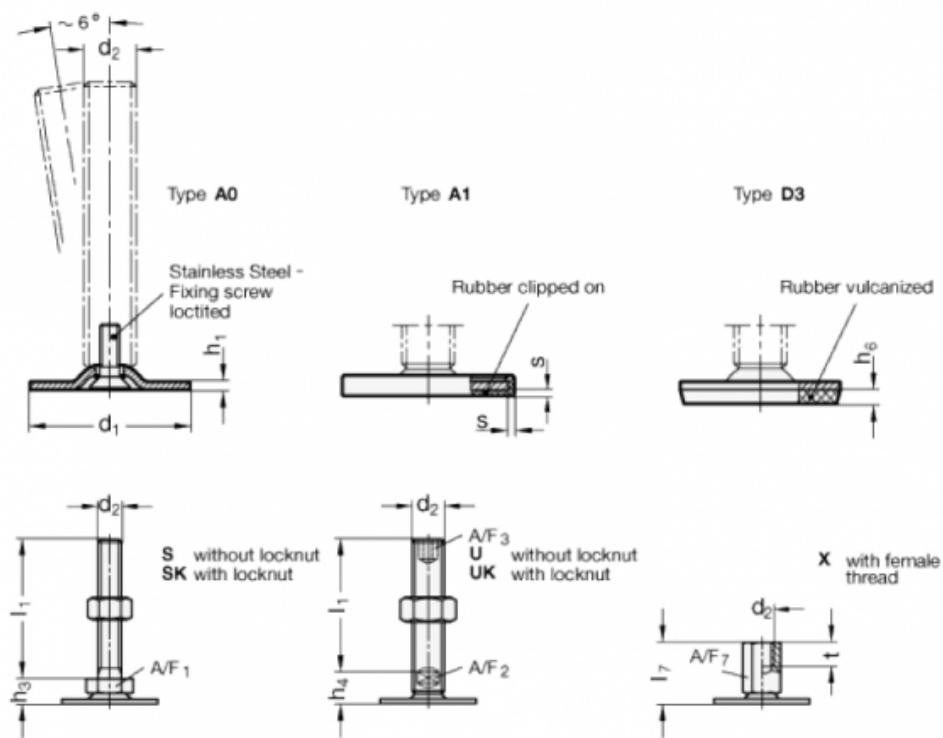

Data Sheet

Article number: 204060M1260A0SK
 Description: E+G levelling foot
 GN 40-60-M12-60-A0-SK
 Note: SK With nut, External hexagon at the bottom

Measures

A/F1 = 17
 d1 = 60
 d2 = M12
 h1 = 2.5
 h3 = 11
 h6 =
 l1 = 60
 s =